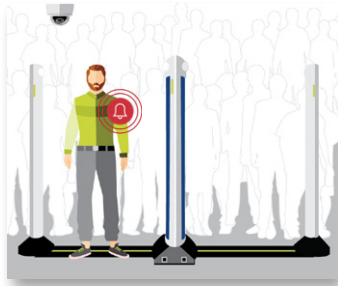

USE CASE CONCEALED WEAPONS DETECTION

Safe Stadiums

Operational View

DETECT

CONCEALED WEAPON DETECTION

Evolv Express detects the presence of a concealed weapon on a person entering a stadium.

ANALYZE

FLEEING INDIVIDUAL MONITORED

The threat is confirmed by a security operator, who issues an alert to ACC to notify central security operators. Cameras onboard the towers simultaneously stream video to ACC, which is recorded alongside fixed video security feeds for visual context.

COMMUNICATE

RESOURCES DISPATCHED

An alert is automatically issued from ACC to other nearby devices to notify additional security operators of the situation. Suspect's details and location is shared with additional security operators across the stadium.

RESPOND

INCIDENT MANAGED AND REPORTED

The suspect makes a run for it and security operators track their location within the stadium using Appearance Search and are able to apprehend them. The incident is then securely logged with pre-populated fields and relevant data.