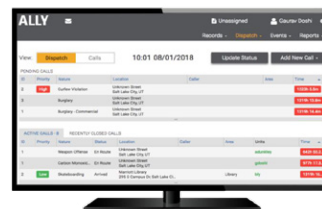

RESPOND

INCIDENT MANAGED AND REPORTED

The suspect makes a run for it and security operators track their location within the stadium using Appearance Search and are able to apprehend them. The incident is then securely logged with pre-populated fields and relevant data.

Technology View

DETECT

- Motorola Solutions Concealed Weapons Detection

ANALYZE

- Avigilon Video Security Cameras
- Avigilon Control Center
- Focus of Attention

COMMUNICATE

- Radio Communications: Voice & Multimedia
- WAVE PTX: Broadband Push-to-Talk and Multimedia Sharing
- Orchestrate